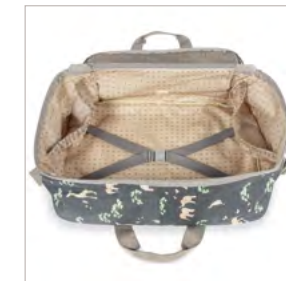

Walking Mum®

Baobab Collection

28x37x12 cm

Ref. 36292

Walking Mum®

Baobab Collection

31x17x12 cm

Ref. 36293

49x37x17 cm

Ref. 36294