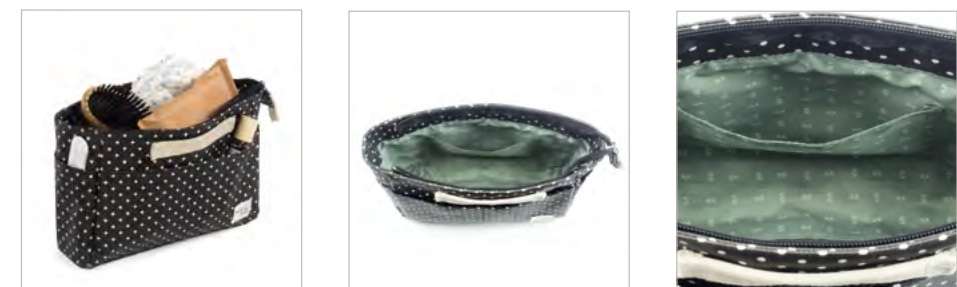

Walking Mum®

Emily Collection

Ref. 36277

Walking Mum®

Emily Collection

Ref. 36278

Ref. 36279