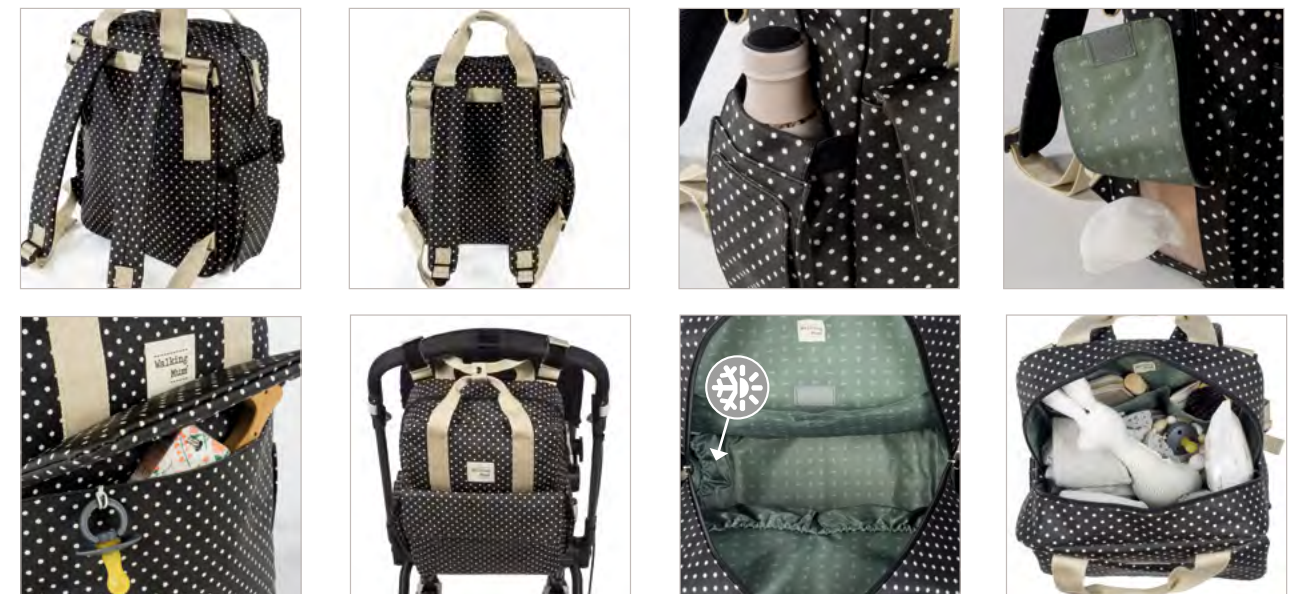

Emily Collection

Walking Mum

Emily Collection

28x37x12 cm

Ref. 36276