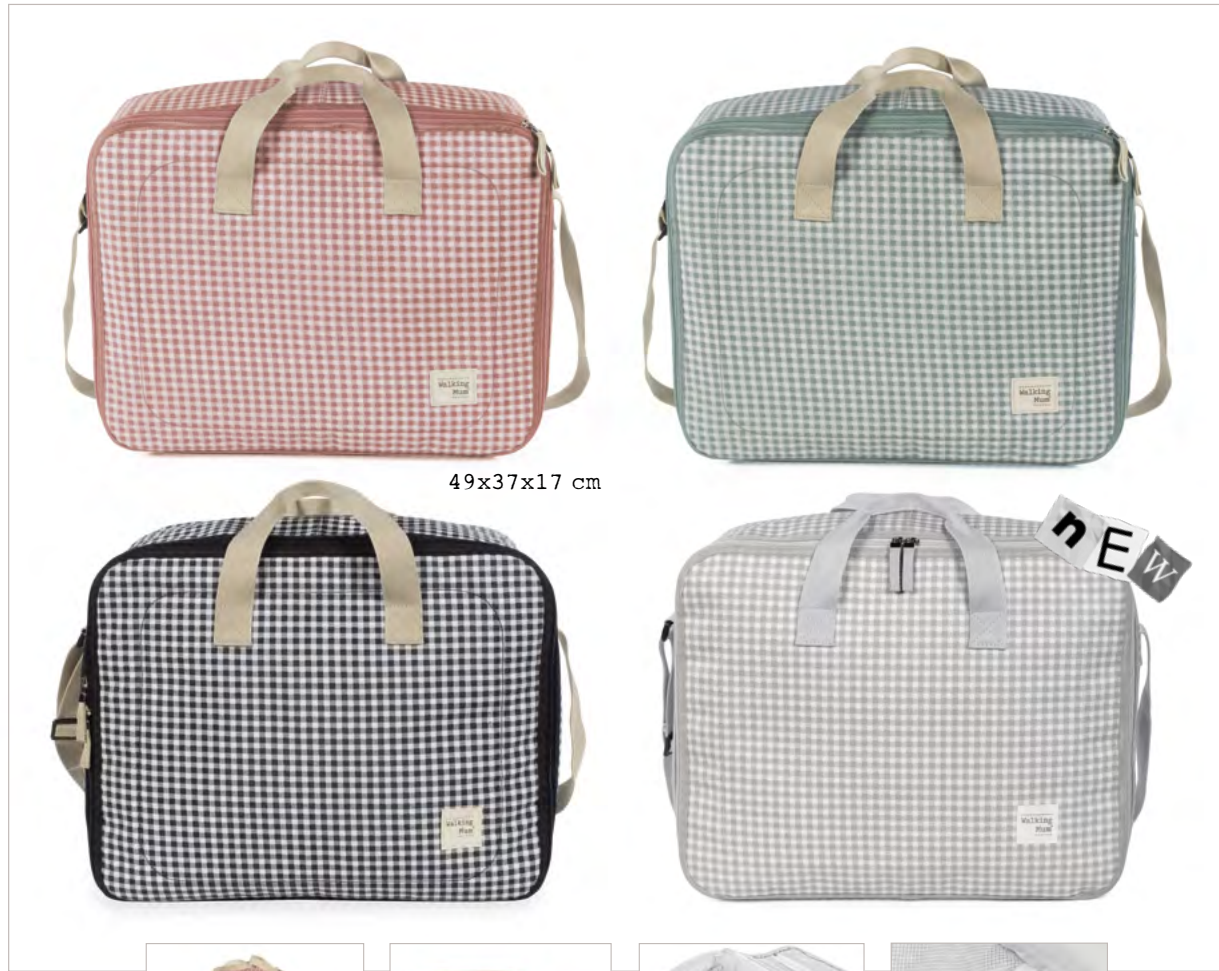

Walking Mum®

I ♥ Vichy Collection

20x26x12 cm

Ref.36302 Ref.36303 Ref.36319 Ref.1120800086

31x17x12 cm

Ref.36262 Ref.36263 Ref.36314 Ref.1120800081

Walking Mum®

I ♥ Vichy Collection