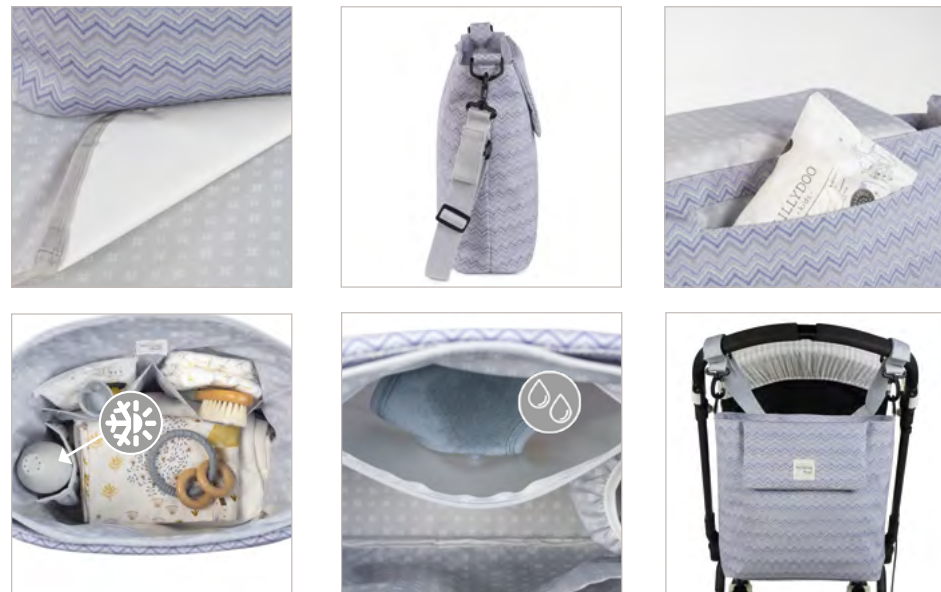

Walking Mum®

Zig Zag Collection

Ref. 1120800002