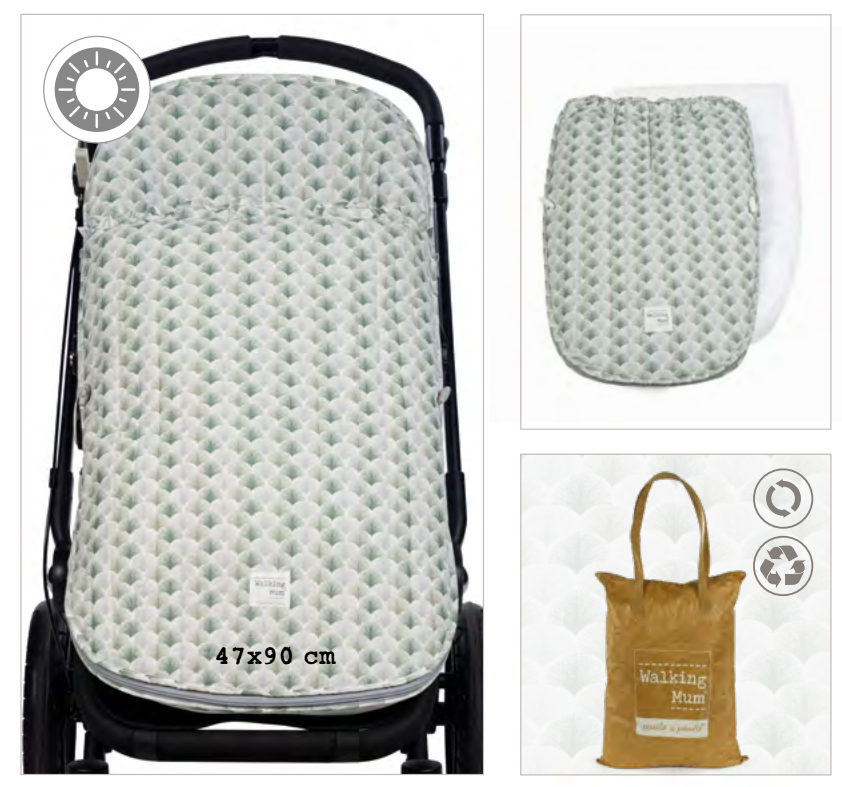

Ref. 1120800053