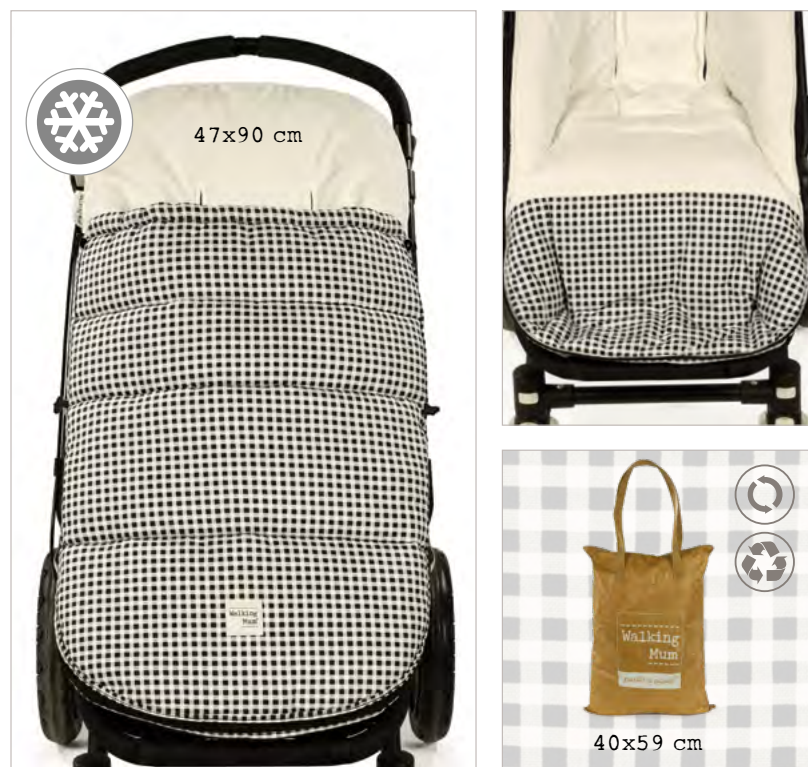

28x47 cm

Ref. 112080090 UNIVERSAL

Walking Mum®

I ♥ Vichy Collection

Ref. 36320 UNIVERSAL

Walking Mum®

I ♥ Vichy Collection

Ref. 36326 UNIVERSAL

Ref. 36321 UNIVERSAL

Ref. 36327 UNIVERSAL

Emily Collection

Walking Mum

Emily Collection

28x37x12 cm

Ref. 36276

Walking Mum®