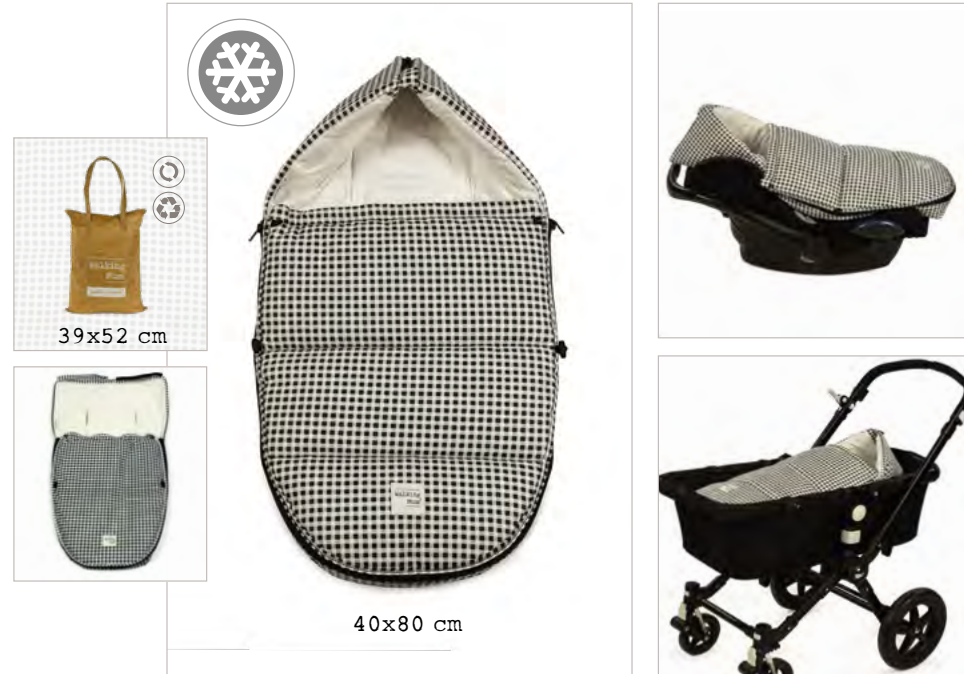

28x47 cm

Ref. 112080090 UNIVERSAL

Walking Mum®

I ♥ Vichy Collection

Ref. 36320 UNIVERSAL

Walking Mum®

I ♥ Vichy Collection

Ref. 36326 UNIVERSAL

Ref. 36321 UNIVERSAL

Ref. 36327 UNIVERSAL

Emily Collection

Walking Mum

Emily Collection

28x37x12 cm

Ref. 36276

Walking Mum®