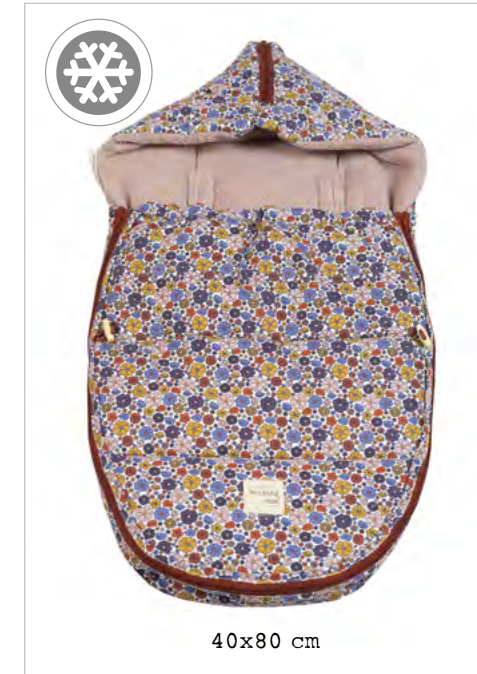

19x28x1 cm

Ref. 1120800038

Candem

New collection

Walking Mum®

Candem Collection

Ref. 1120800043 UNIVERSAL  

Ref. 1120800042 UNIVERSAL  