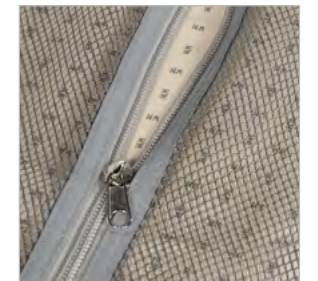

Walking Mum®

Baobab Collection

28x37x12 cm

Ref. 36292

Walking Mum®

Baobab Collection

31x17x12 cm

Ref. 36293

49x37x17 cm

Ref. 36294