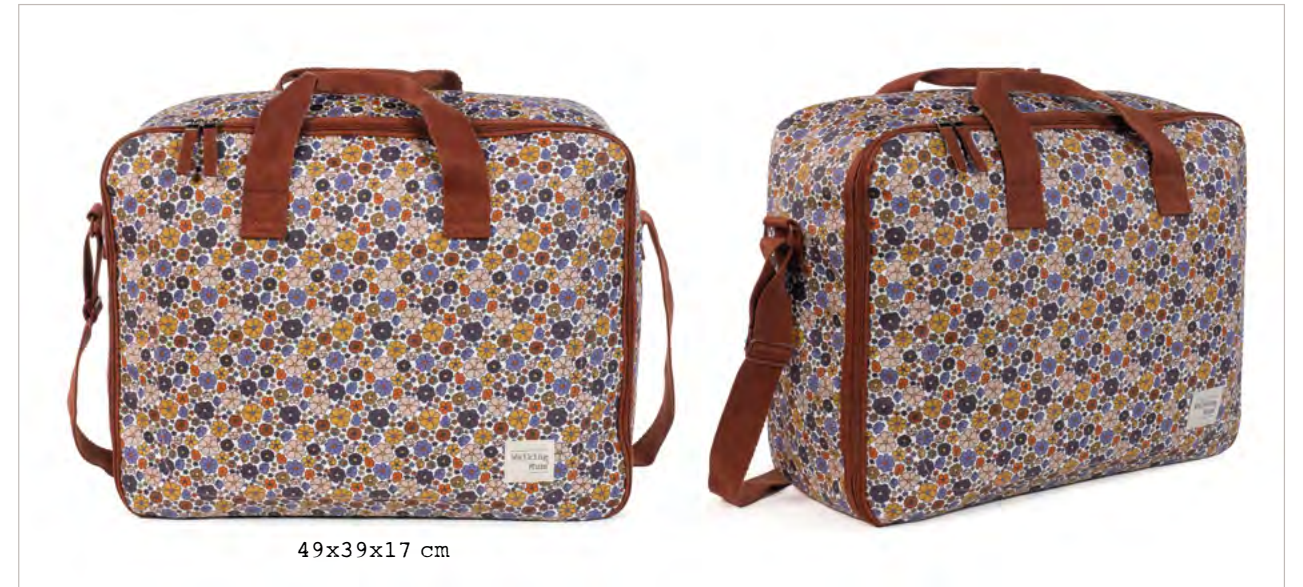

25x17x9 cm

Ref. 1120800037

Walking Mum®

Candem Collection

49x39x17 cm

Ref. 1120800035

18x27x4 cm

Ref. 1120800036