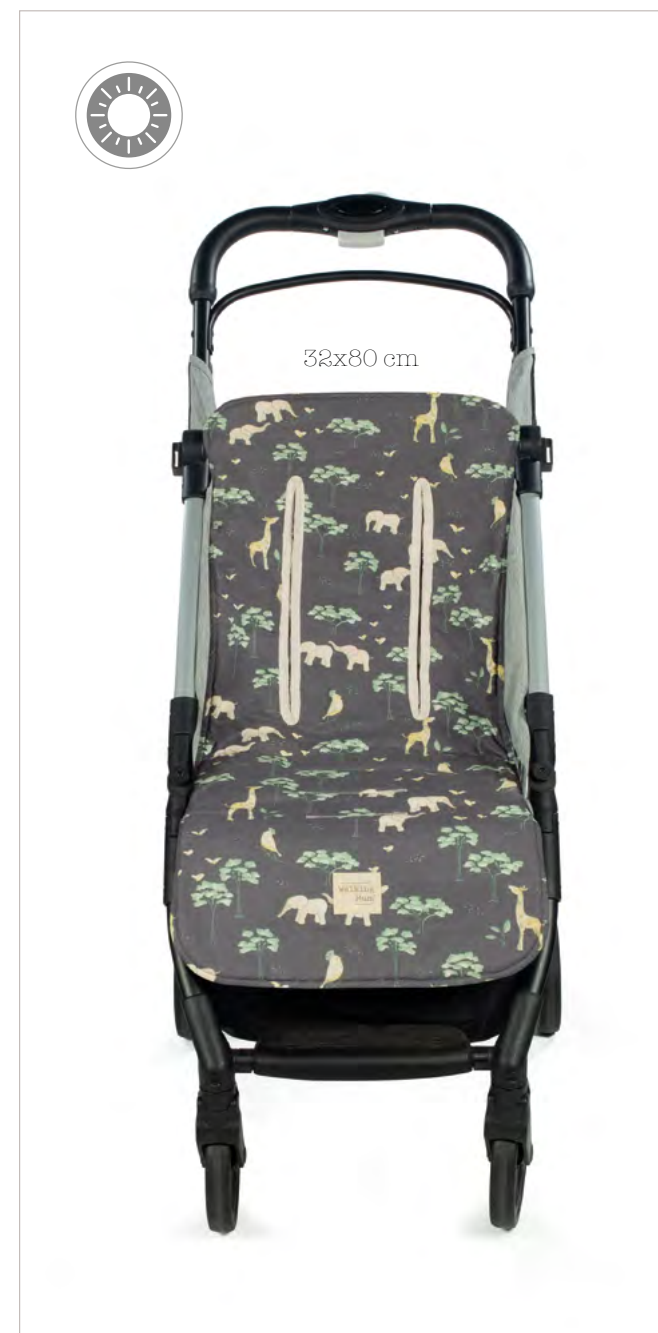

32x80 cm

Ref. 36331