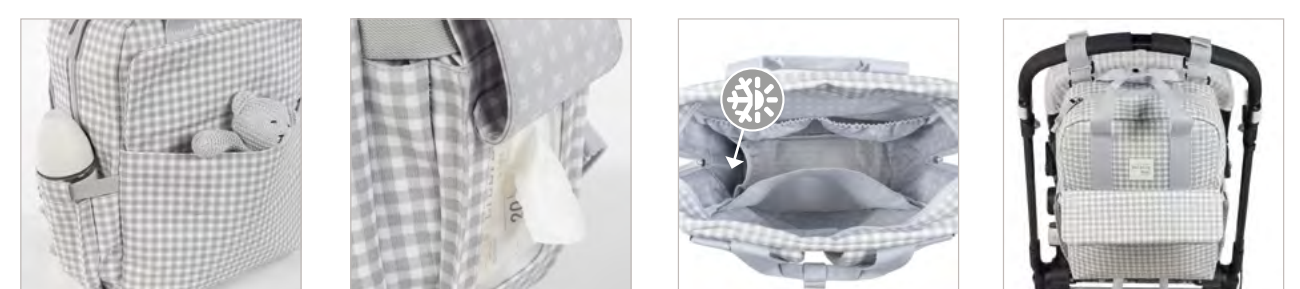

Ref.36260 Ref.36261

Walking Mum®

I ♥ Vichy Collection

28x37x12 cm