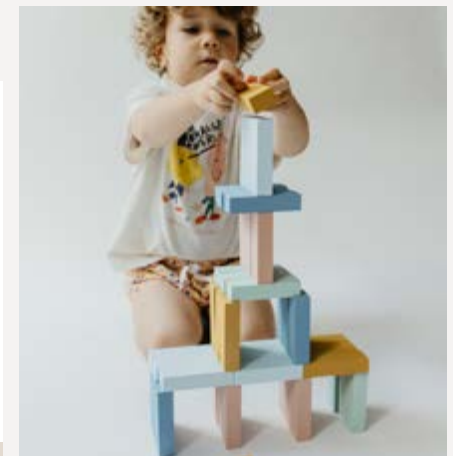

1A\*

x2

**Tower Blocks**  
 42 PCS / SET  
 EAN: 5430003810101  
 Dim: 30 x 11 x 10 cm  
 Ref MOES034

18m  
x2

**Magnetic Puzzle**  
 48 PCS / SET  
 EAN: 5430003810118  
 Dim: 15 x 12 x 9 cm  
 Ref MOES035